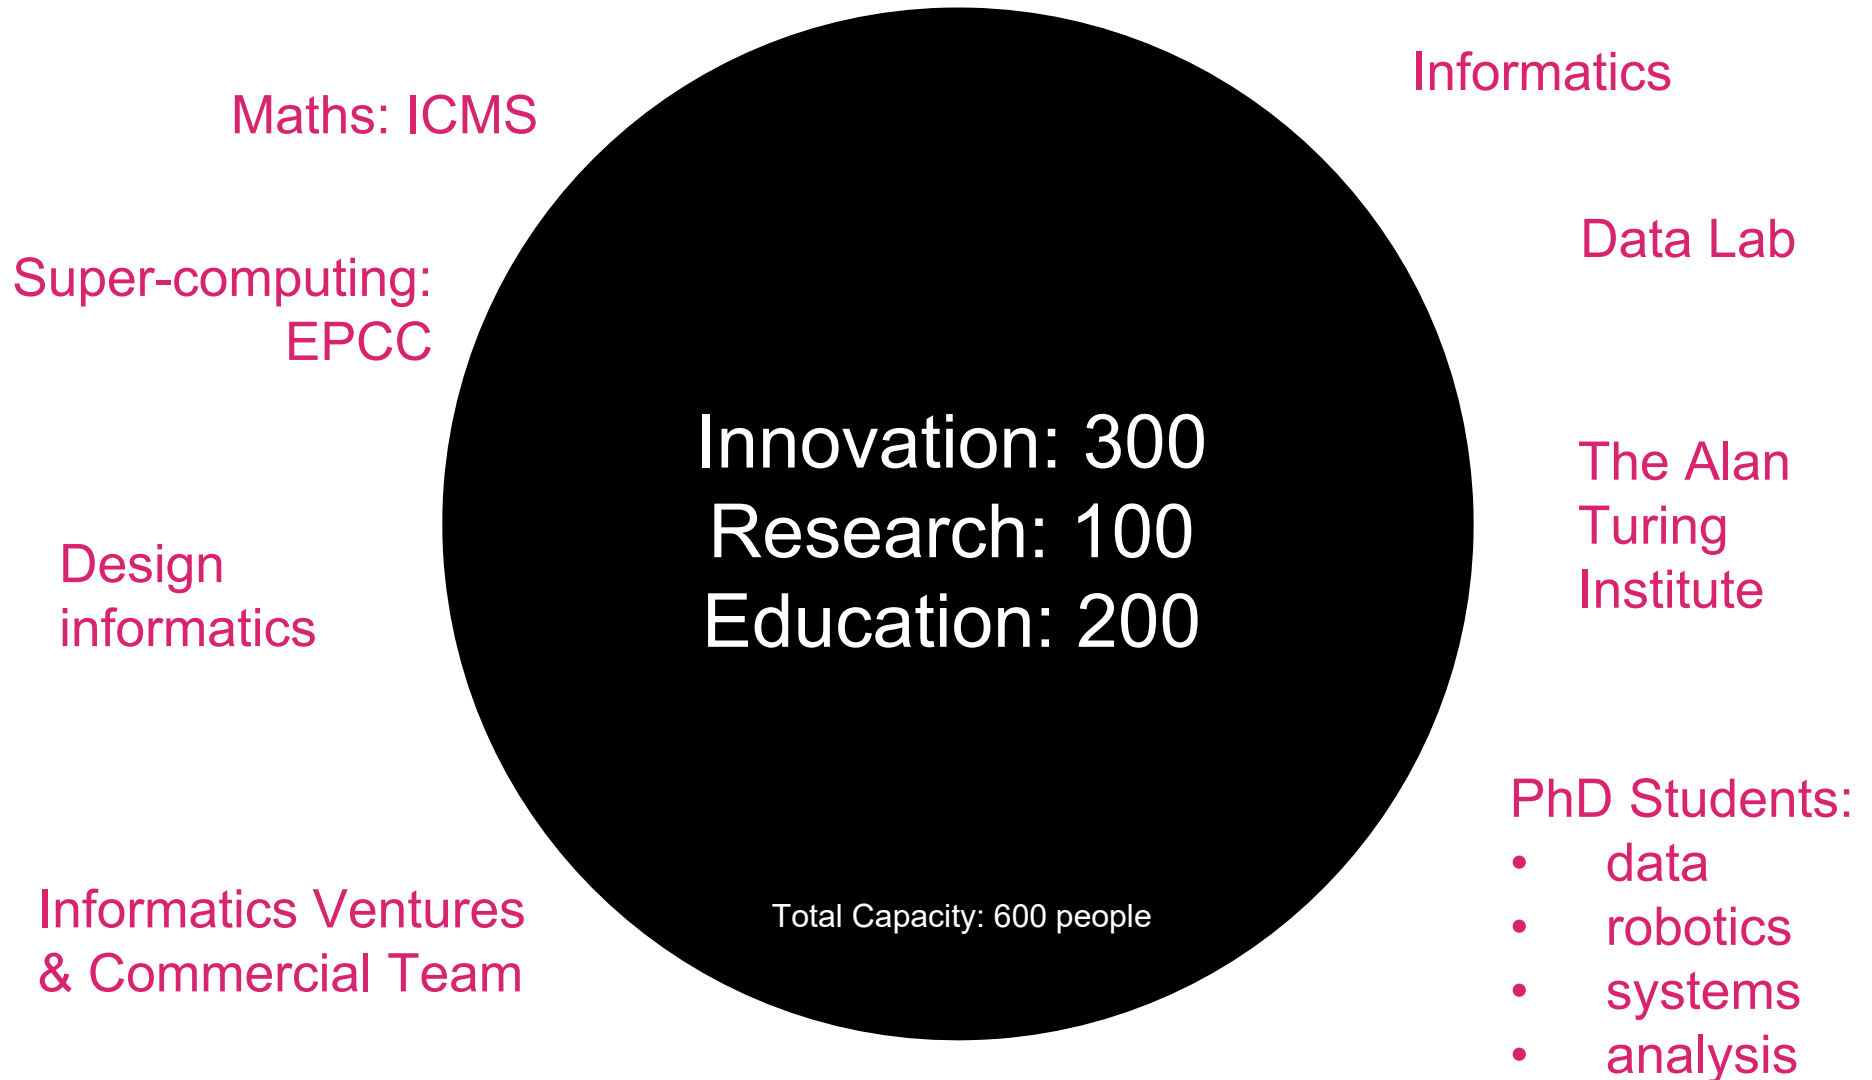

# Bayes Centre for Data Technology

# Progress

- **Current**
  - **Networking, Audiovisual, Furniture, Cafe**
- **Future**
  - **April 2018: handover**
  - **June/July 2018: migration**
  - **Sept/Oct 2018: official opening**